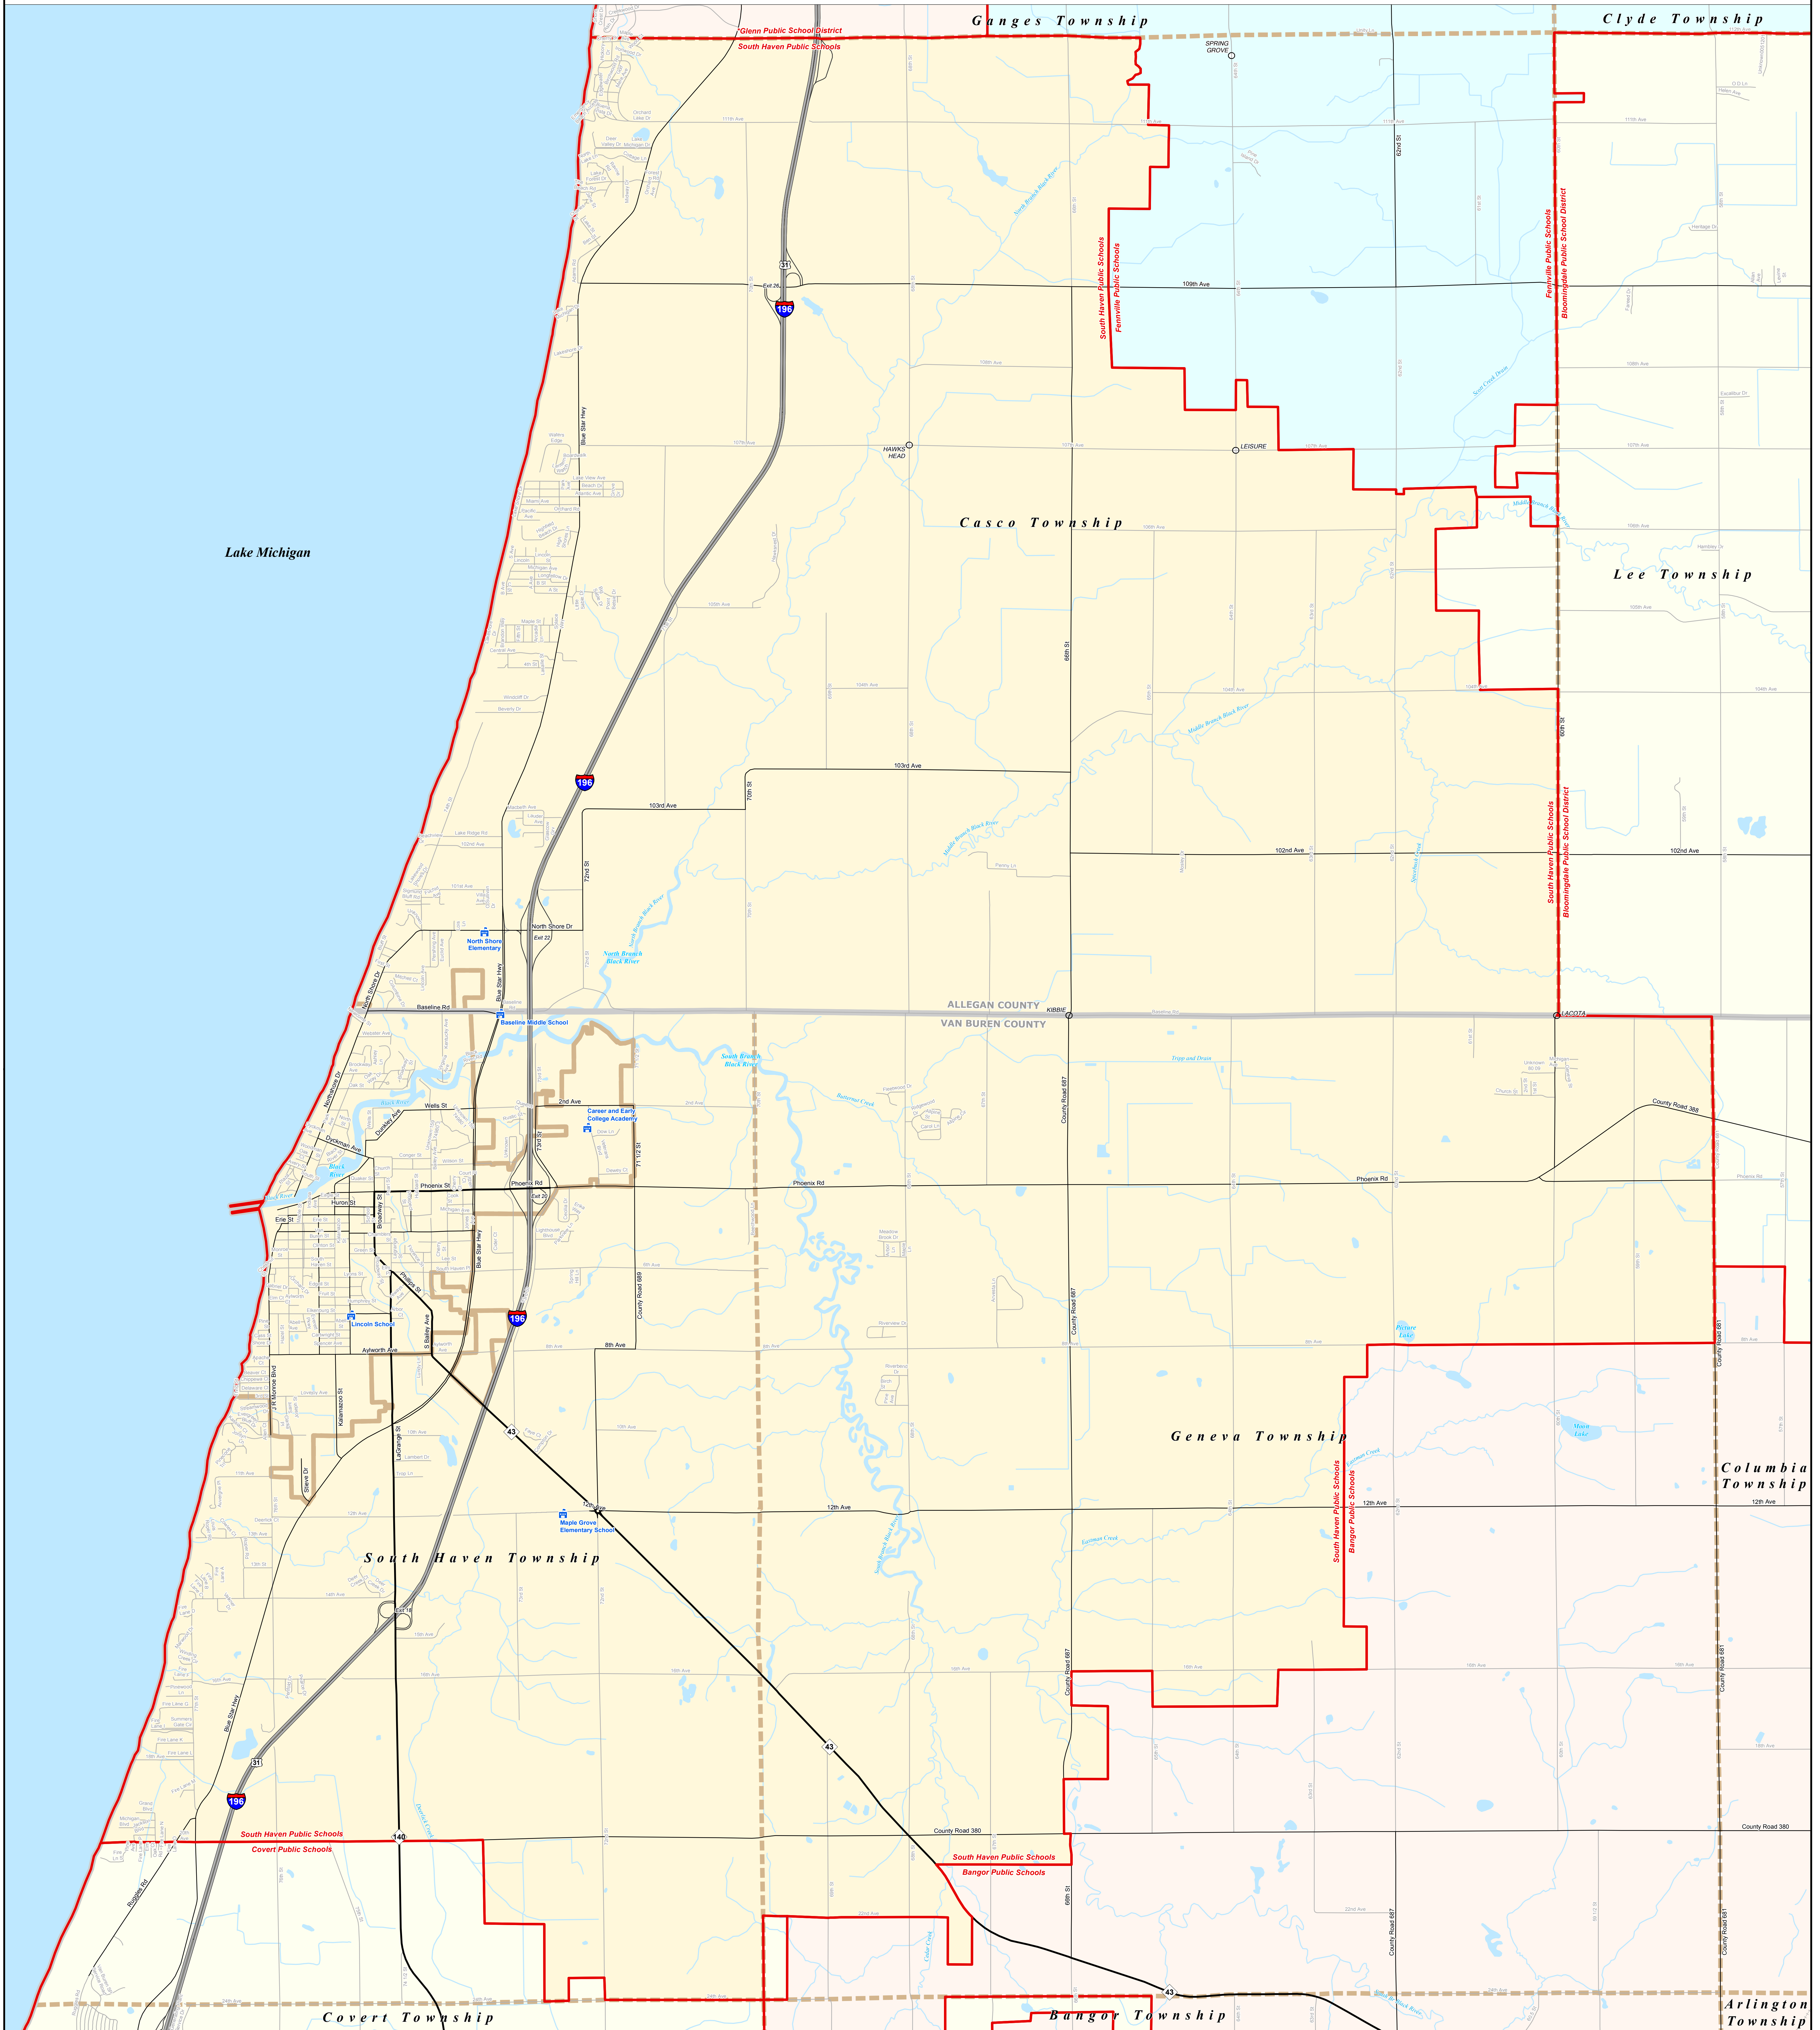

SOUTH HAVEN PUBLIC SCHOOLS

Van Buren ISD

0 0.25 0.5 1 Miles

*Note: Non K-12 School Districts identified with Asterisk (*) in Name

11/14/13

Legend	
School District	School
County	Water Feature
City	River, Stream, or Drain
Township	Railroad
Village	Freeway
Census Designated Place	Primary Road
	Local Road

Source: Michigan Geographic Framework, v13a